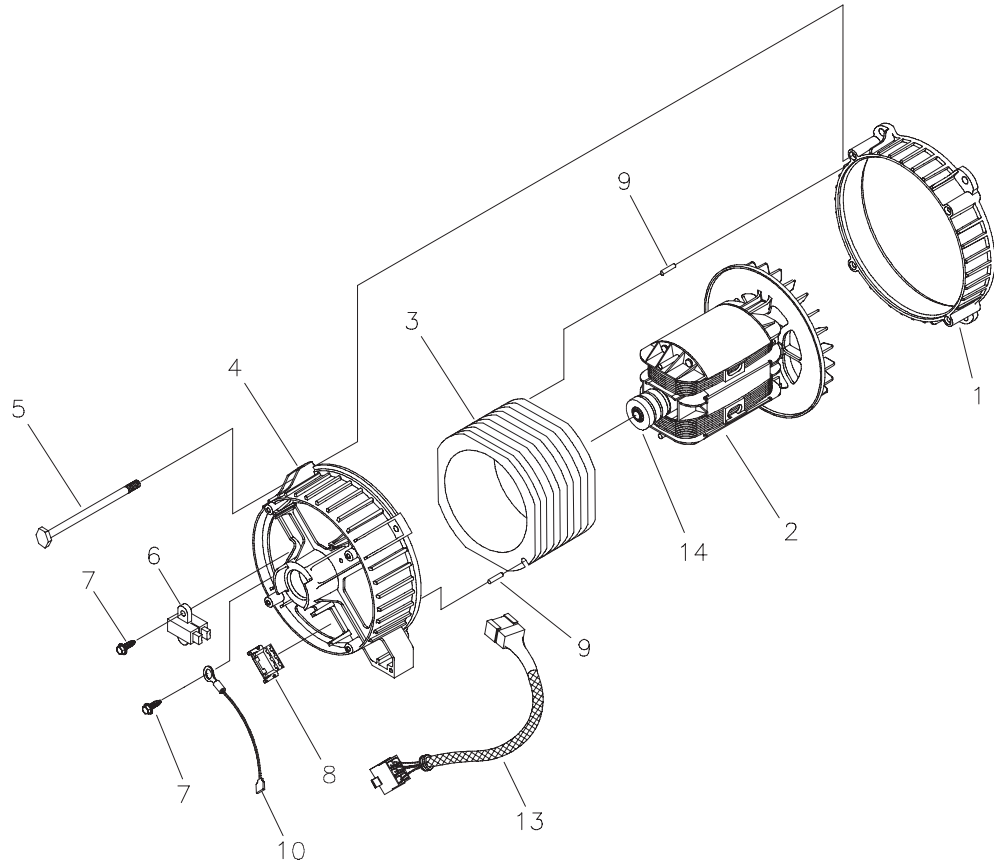

§ - Contact Engine Manufacturer

* - Items without part numbers are common fasteners and are available at your local hardware store.

EXPLODED VIEW AND PARTS LIST - ALTERNATOR

Item	Part #	Description
1	186059GS	ADAPTER, Mounting, Alternator
2	191685GS	ROTOR (Includes Item 14)
3	191686AGS	STATOR
4	186060GS	RBC, with O-Ring (p/n 189197GS)
5	86308GS	HHCS, M6 - 1.0 x 115 SEMS
6	91825GS	ASSY, Holder, Rectifier/Brush
7	66849GS	TAPTITE, M5 - 0.8 x 16
8	22694GS	RECEPTACLE, 6 pin
9	81917GS	PIN, Roll, 4mm x 10
10	193428AGS	ASSY, Wire, Ground
13	194274GS	HARNESS, Wire, Power
14	65791GS	BEARING

EXPLODED VIEW AND PARTS LIST - CONTROL PANEL

Item	Part #	Description
1	195112GS	KIT, Cover Control Panel
2	188889AGS	CONTROL PANEL, Compact
6	68759GS	OUTLET, 120V, 20A, Duplex
7	*	NUT, Palnut, Pushnut, 5/32
8	84198GS	CAP, Breaker, Circuit
9	75207DGS	BREAKER, Circuit
10	68867GS	OUTLET, 120/240V Locking, 20A
11	*	NUT, Palnut, Pushnut, 3/16
12	*	PPPHS, M3 - 0.5 x 18
13	93857GS	BAR, Retaining
14	188890GS	COVER, Back, Control Panel
15	*	SCREW, 3 x 18, Tapping
16	22694GS	HOUSING, Receptacle
17	*	SCREW, 3.5 x 14, Tapping

* - Items without part numbers are common fasteners and are available at your local hardware store.

EXPLODED VIEW AND PARTS LIST - WHEEL KIT

Item	Part #	Description
1	189715GS	ASSY, Handle (Includes Item 11)
2	94034GS	LEG, Mounting
3	52858GS	NUT, Locking Hex M8 - 1.25
4	*	HHCS, M8 - 1.25 x 45
5	93728GS	AXLE
6	197061GS	WHEEL
7	87005AGS	PIN
8	*	WASHER, Flat M12
9	94222QGS	NUT, 5/8 - 18 Jam Lock
10	*	HHCS, M8 - 1.25 x 20
11	189718GS	GRIP, Handle